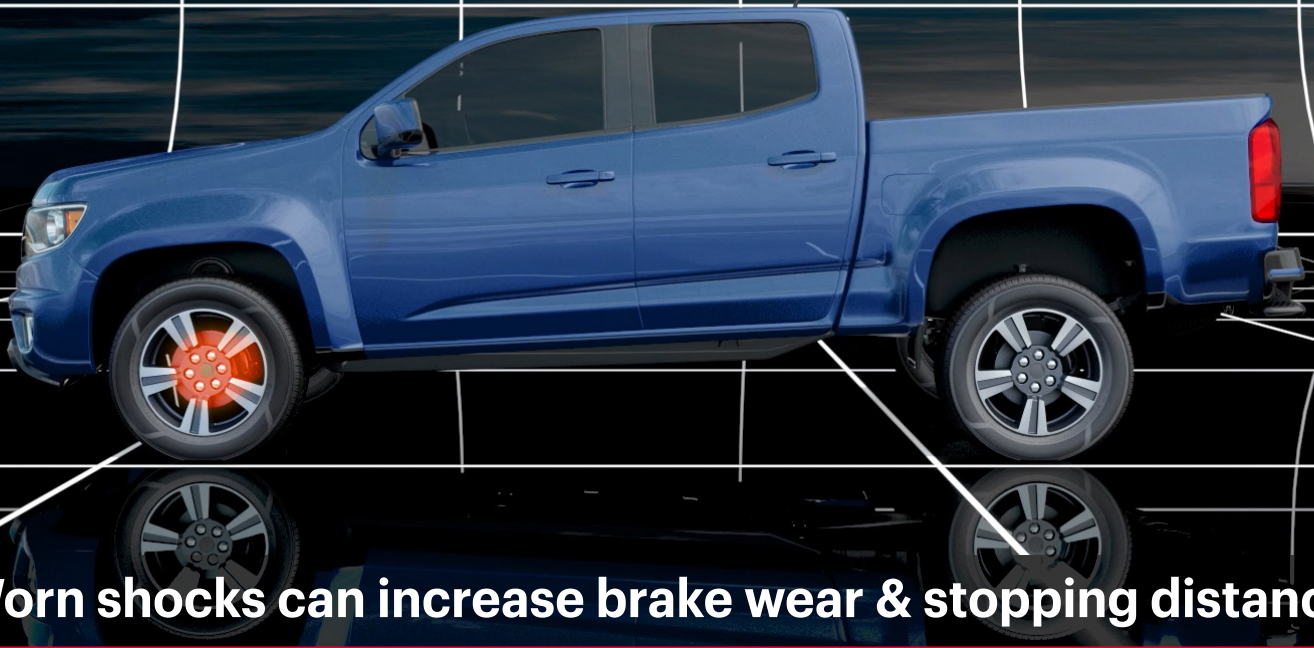

Earn \$50 with a KYB purchase!

September - November

www.kyb.com/save

Worn shocks can increase brake wear & stopping distance

New KYB shocks will help brakes work better and last longer

Receive a \$50 PrePaid Mastercard® with a purchase of any of the following: